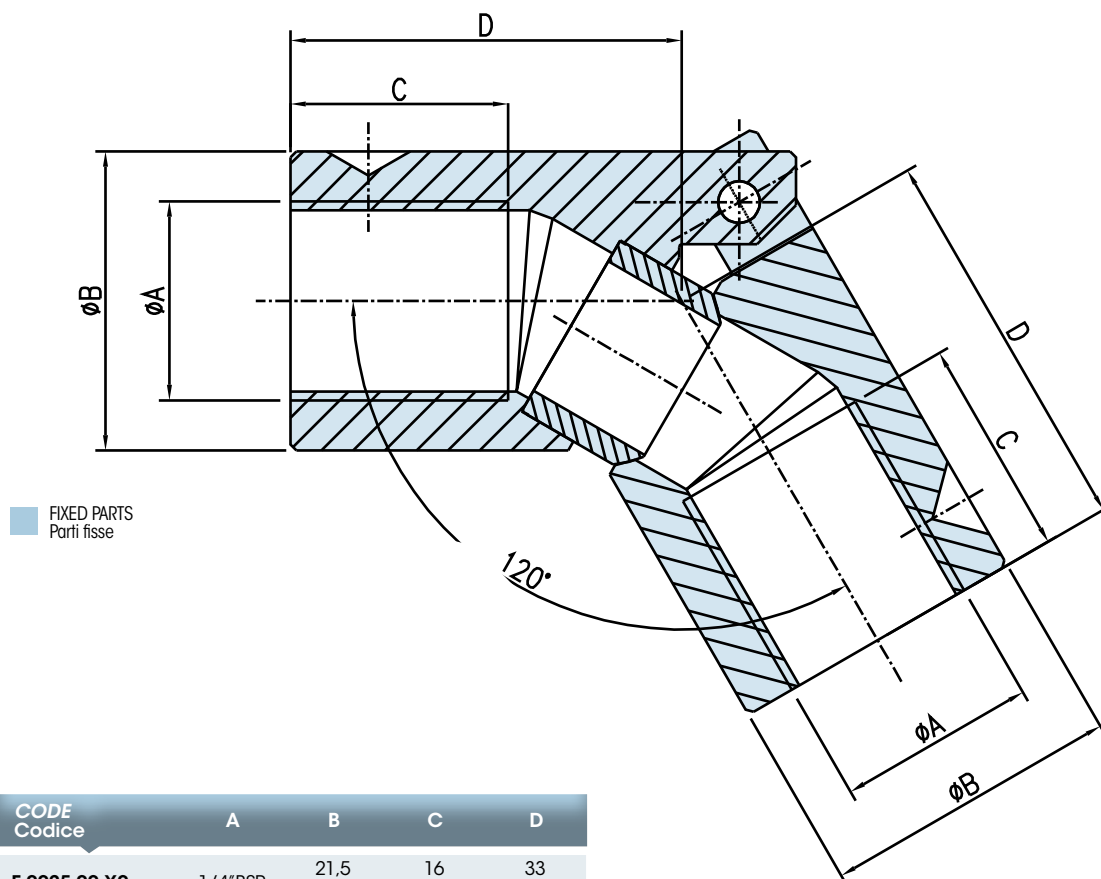

SIMPLE ELBOW // FOR FIXED SYPHONS

Snodo semplice // Per sifoni fissi

CODE Codice	A	B	C	D
E-0025-00-X0	1/4" BSP	$\frac{21,5}{0,846}$	$\frac{16}{0,629}$	$\frac{33}{1,299}$
E-0037-00-X0	3/8" BSP	$\frac{28}{1,102}$	$\frac{21}{0,826}$	$\frac{40}{1,578}$
E-0050-00-X0	1/2" BSP	$\frac{35}{1,377}$	$\frac{26}{1,023}$	$\frac{49}{1,929}$
E-0075-00-X0	3/4" BSP	$\frac{40}{1,574}$	$\frac{31}{1,220}$	$\frac{58}{2,283}$
E-0100-00-X0	1" BSP	$\frac{50}{1,968}$	$\frac{36}{1,417}$	$\frac{65}{2,559}$
E-0125-00-X0	1" 1/4 BSP	$\frac{60}{2,362}$	$\frac{46}{1,811}$	$\frac{78}{3,070}$
E-0150-00-X0	1" 1/2 BSP	$\frac{65}{2,559}$	$\frac{51}{2,007}$	$\frac{87}{3,425}$
E-0200-00-X0	2" BSP	$\frac{80}{3,149}$	$\frac{51}{2,007}$	$\frac{93}{3,661}$
E-0250-00-X0	2" 1/2 BSP	$\frac{100}{3,937}$	$\frac{60}{2,362}$	$\frac{170}{6,692}$
E-0300-00-X0	3" BSP	$\frac{120}{4,724}$	$\frac{108}{4,251}$	$\frac{182}{7,165}$

Main features

- 1) Special version on request
- 2) Stainless steel AISI 420 with brass bush
- 3) Size from 1/4" to 3" GAS

Caratteristiche principali

- 1) Versioni speciali su richiesta
- 2) Acciaio Inox AISI con boccola in bronzo
- 3) Disponibili grandezze da 1/4" a 3" GAS